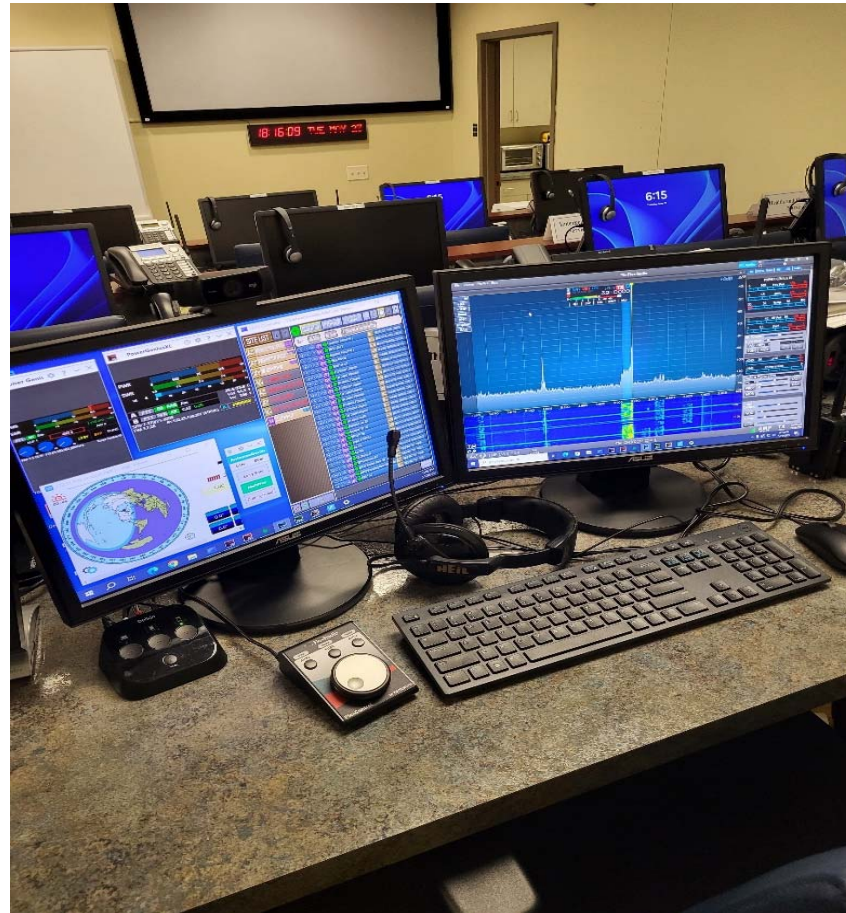

Facility Capabilities COML Position