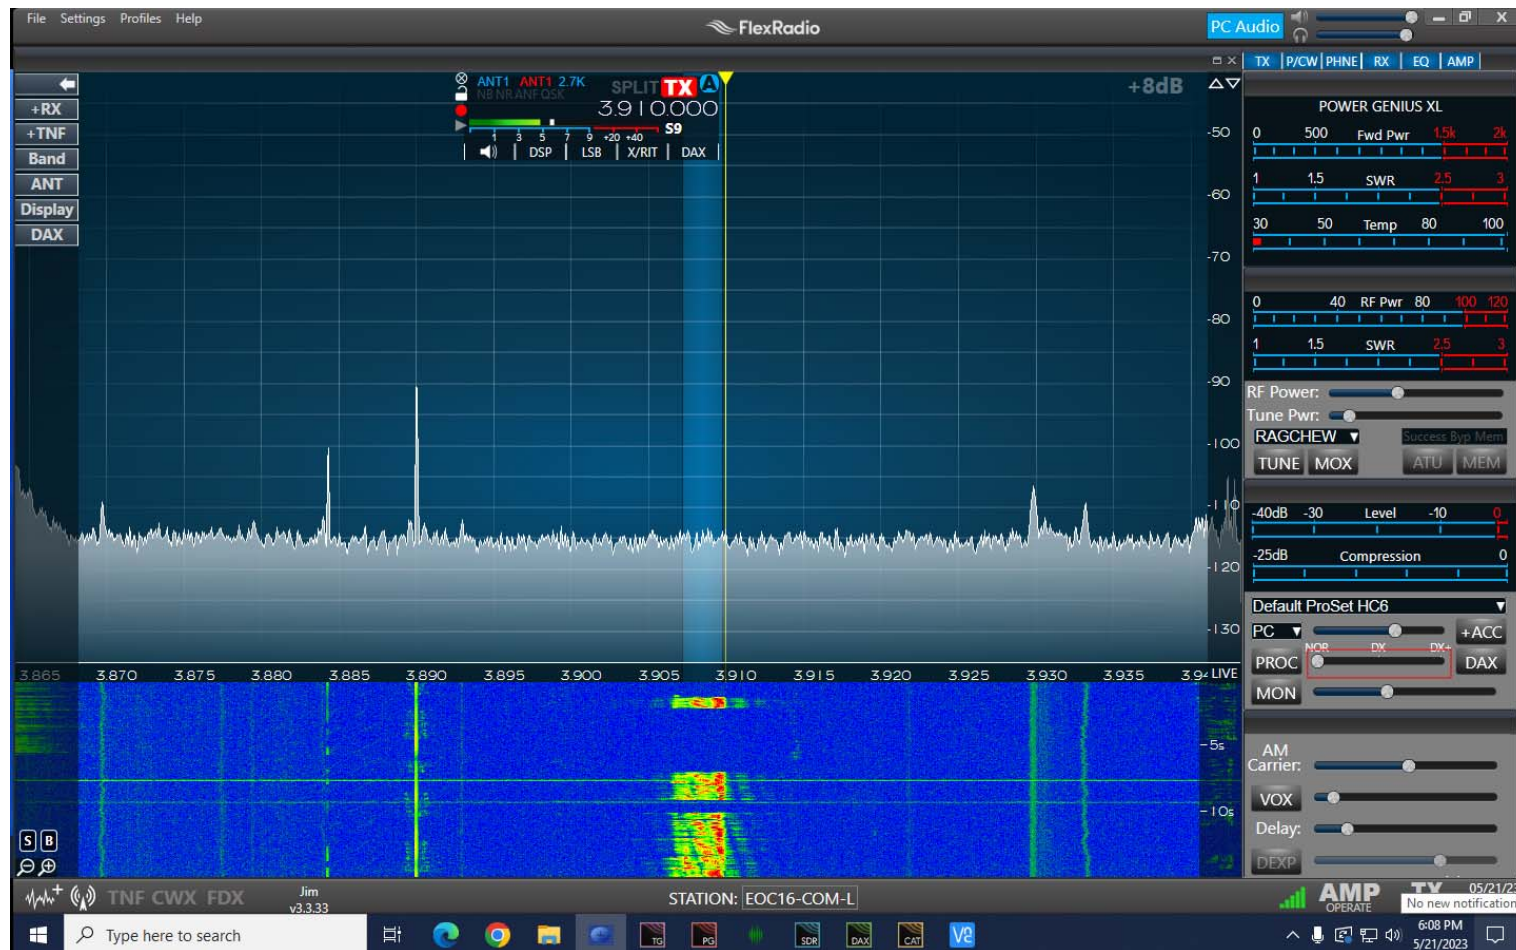

Facility Capabilities

COML Services

- **Raytheon/JPS Communications 2R31 WAIS Radio Control System**
 - Radio Linking
 - Dispatcher and Incident Command Control of 38 Radios With Remote Control of Channels
 - Public Safety: 155 Mhz, 450 Mhz, 700 Mhz
 - Amateur Radio Voice: 144 Mhz, 440 Mhz
 - FRS, GMRS Voice
- **Flex Radio: 1.8 – 29.7 Mhz**
 - Amateur Radio- Voice, Data
 - SHARES - Voice, Data
 - CB Voice - During FCC Declared Emergencies
 - MARS, RACES -Voice, Data
- **Echo Link**
- **D-Star DV Dongle**
- **RMS Express eMail With Pactor**
 - Amateur Radio Digital (Pactor 3): 1.8 – 29.7 Mhz
 - SHARES Digital (Pactor 4): 1.8 – 29.7 Mhz

Facility Capabilities

HF – ARES, Shares, MARS, RACES

Facility Capabilities

HF Peripherals and UHF, VHF, FRS, GMRS

The screenshot displays a Windows desktop environment with several software applications open. The primary application is the WAIS Controller, which is used for managing radio frequencies and site lists. It features a 'SITE LIST' on the left and a 'DISPATCH' panel on the right. The dispatch panel shows a list of radio channels, including various police and fire dispatch channels, with status indicators for each. Other windows include Tuner Geni, which shows radio tuning parameters like PWR, SWR, and PTT; PowerGeniusXL, which displays power and SWR levels; and AntennaGeniu, which shows a globe and antenna settings. The system tray at the bottom indicates the time as 6:08 PM on 5/21/2023.