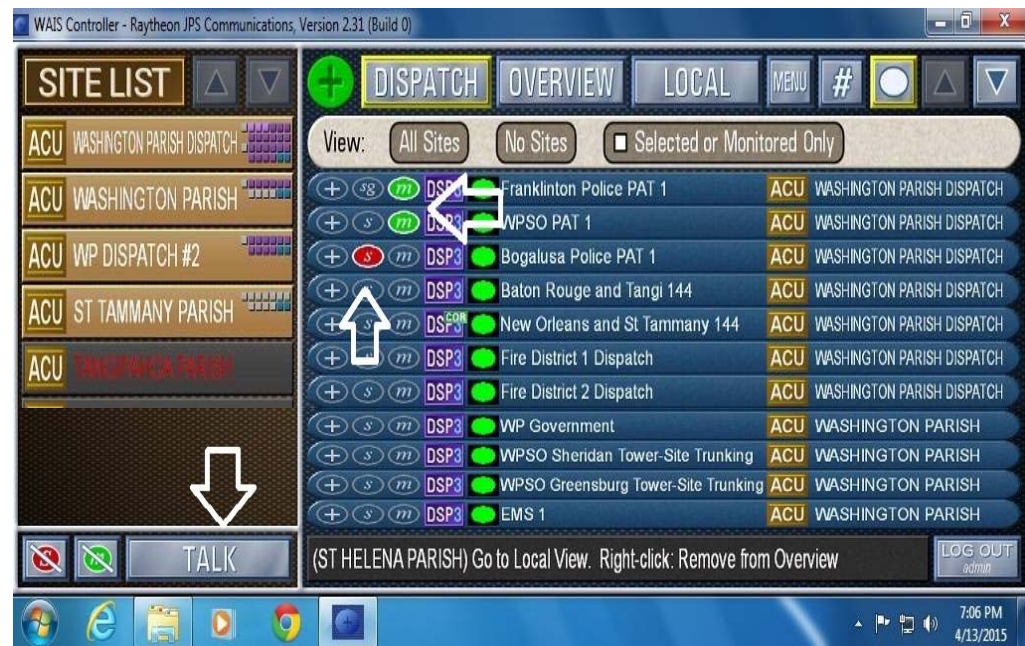

Facility Capabilities

Radio At All EOC Positions

- **Raytheon/JPS Communications 2R31 WAIS Radio Control System**
  - **Dispatcher and Incident Command Control of 38 Radios - VHF, UHF, P25 Trunked**