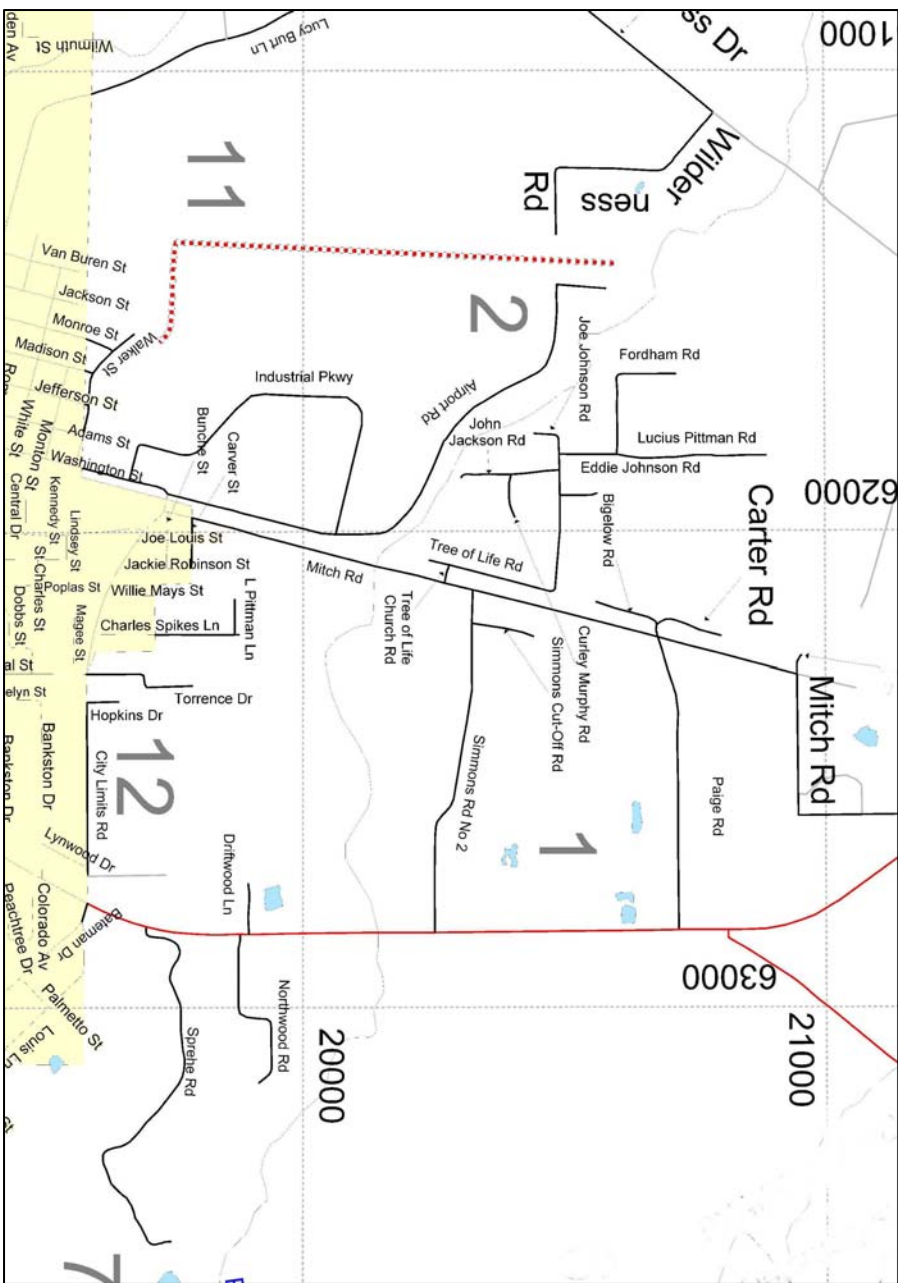

Timberlane

Bogue Chitto Heights

North Bogalusa Area

Choctaw Estates

Version : Oct 2011
 Washington Parish, La.
 Misc