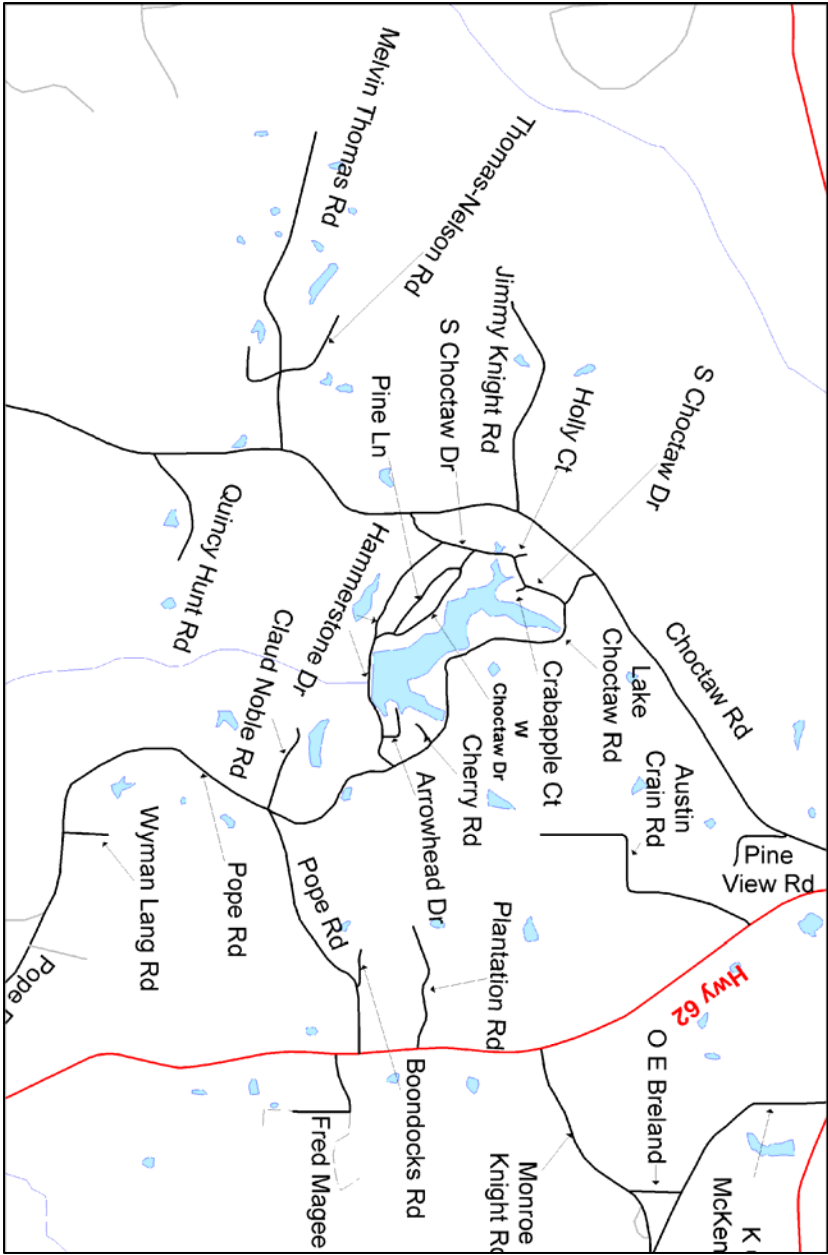

Timberlane

Bogue Chitto Heights

North Bogalusa Area

Choctaw Estates

Version : Oct 2011
 Washington Parish, La.
 Misc