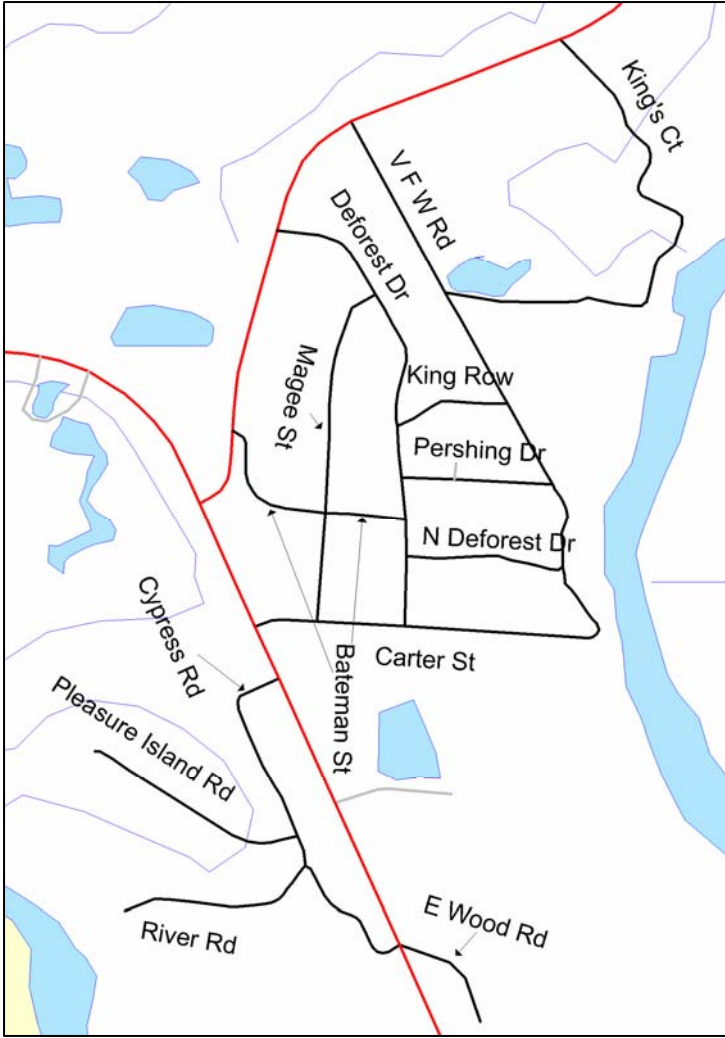

Timberlane

Bogue Chitto Heights

North Bogalusa Area

Choctaw Estates

Version : Oct 2011
 Washington Parish, La.
 Misc