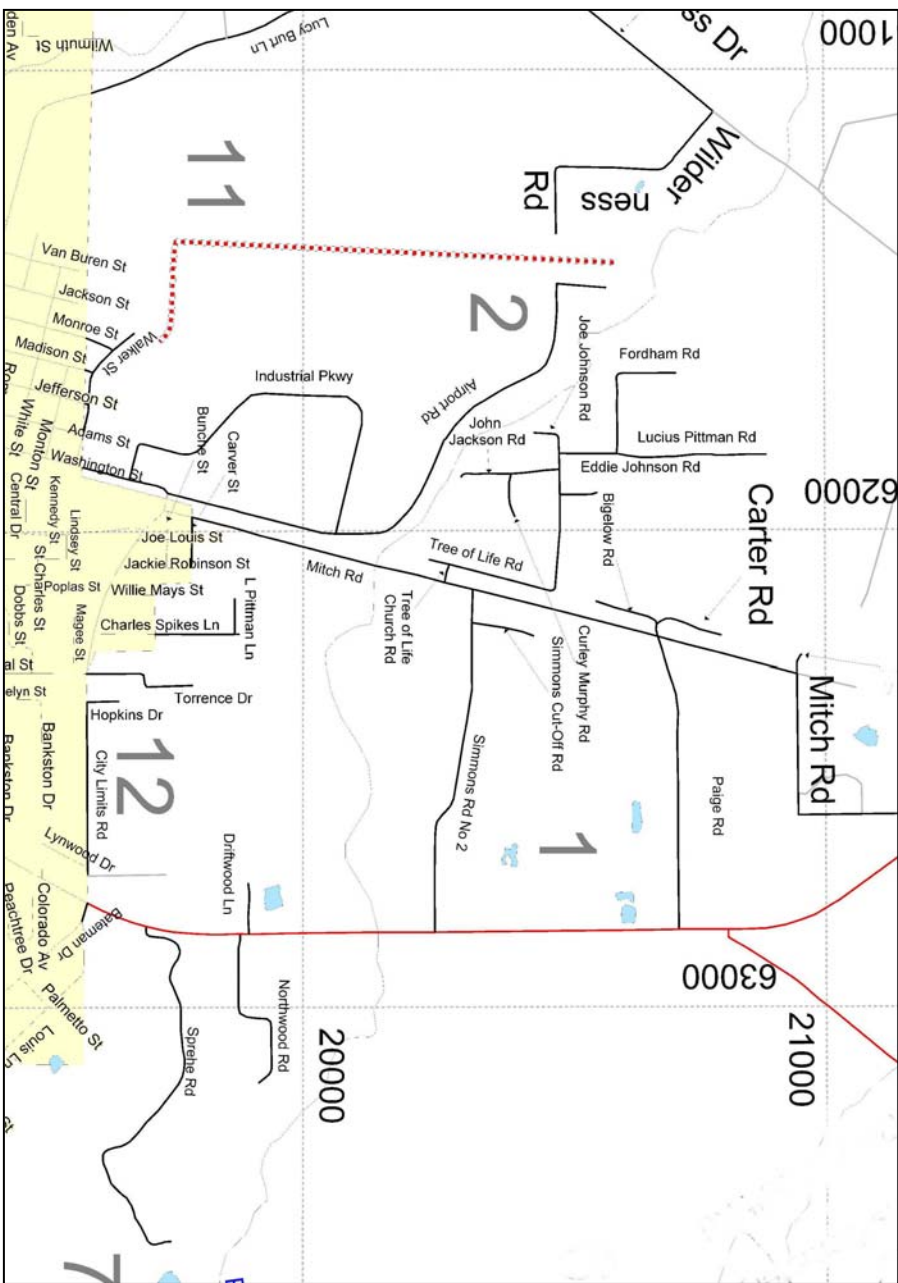

Timberlane

Bogue Chitto Heights

North Bogalusa Area

Choctaw Estates

Version : 2008
 Washington Parish, La.
 Misc