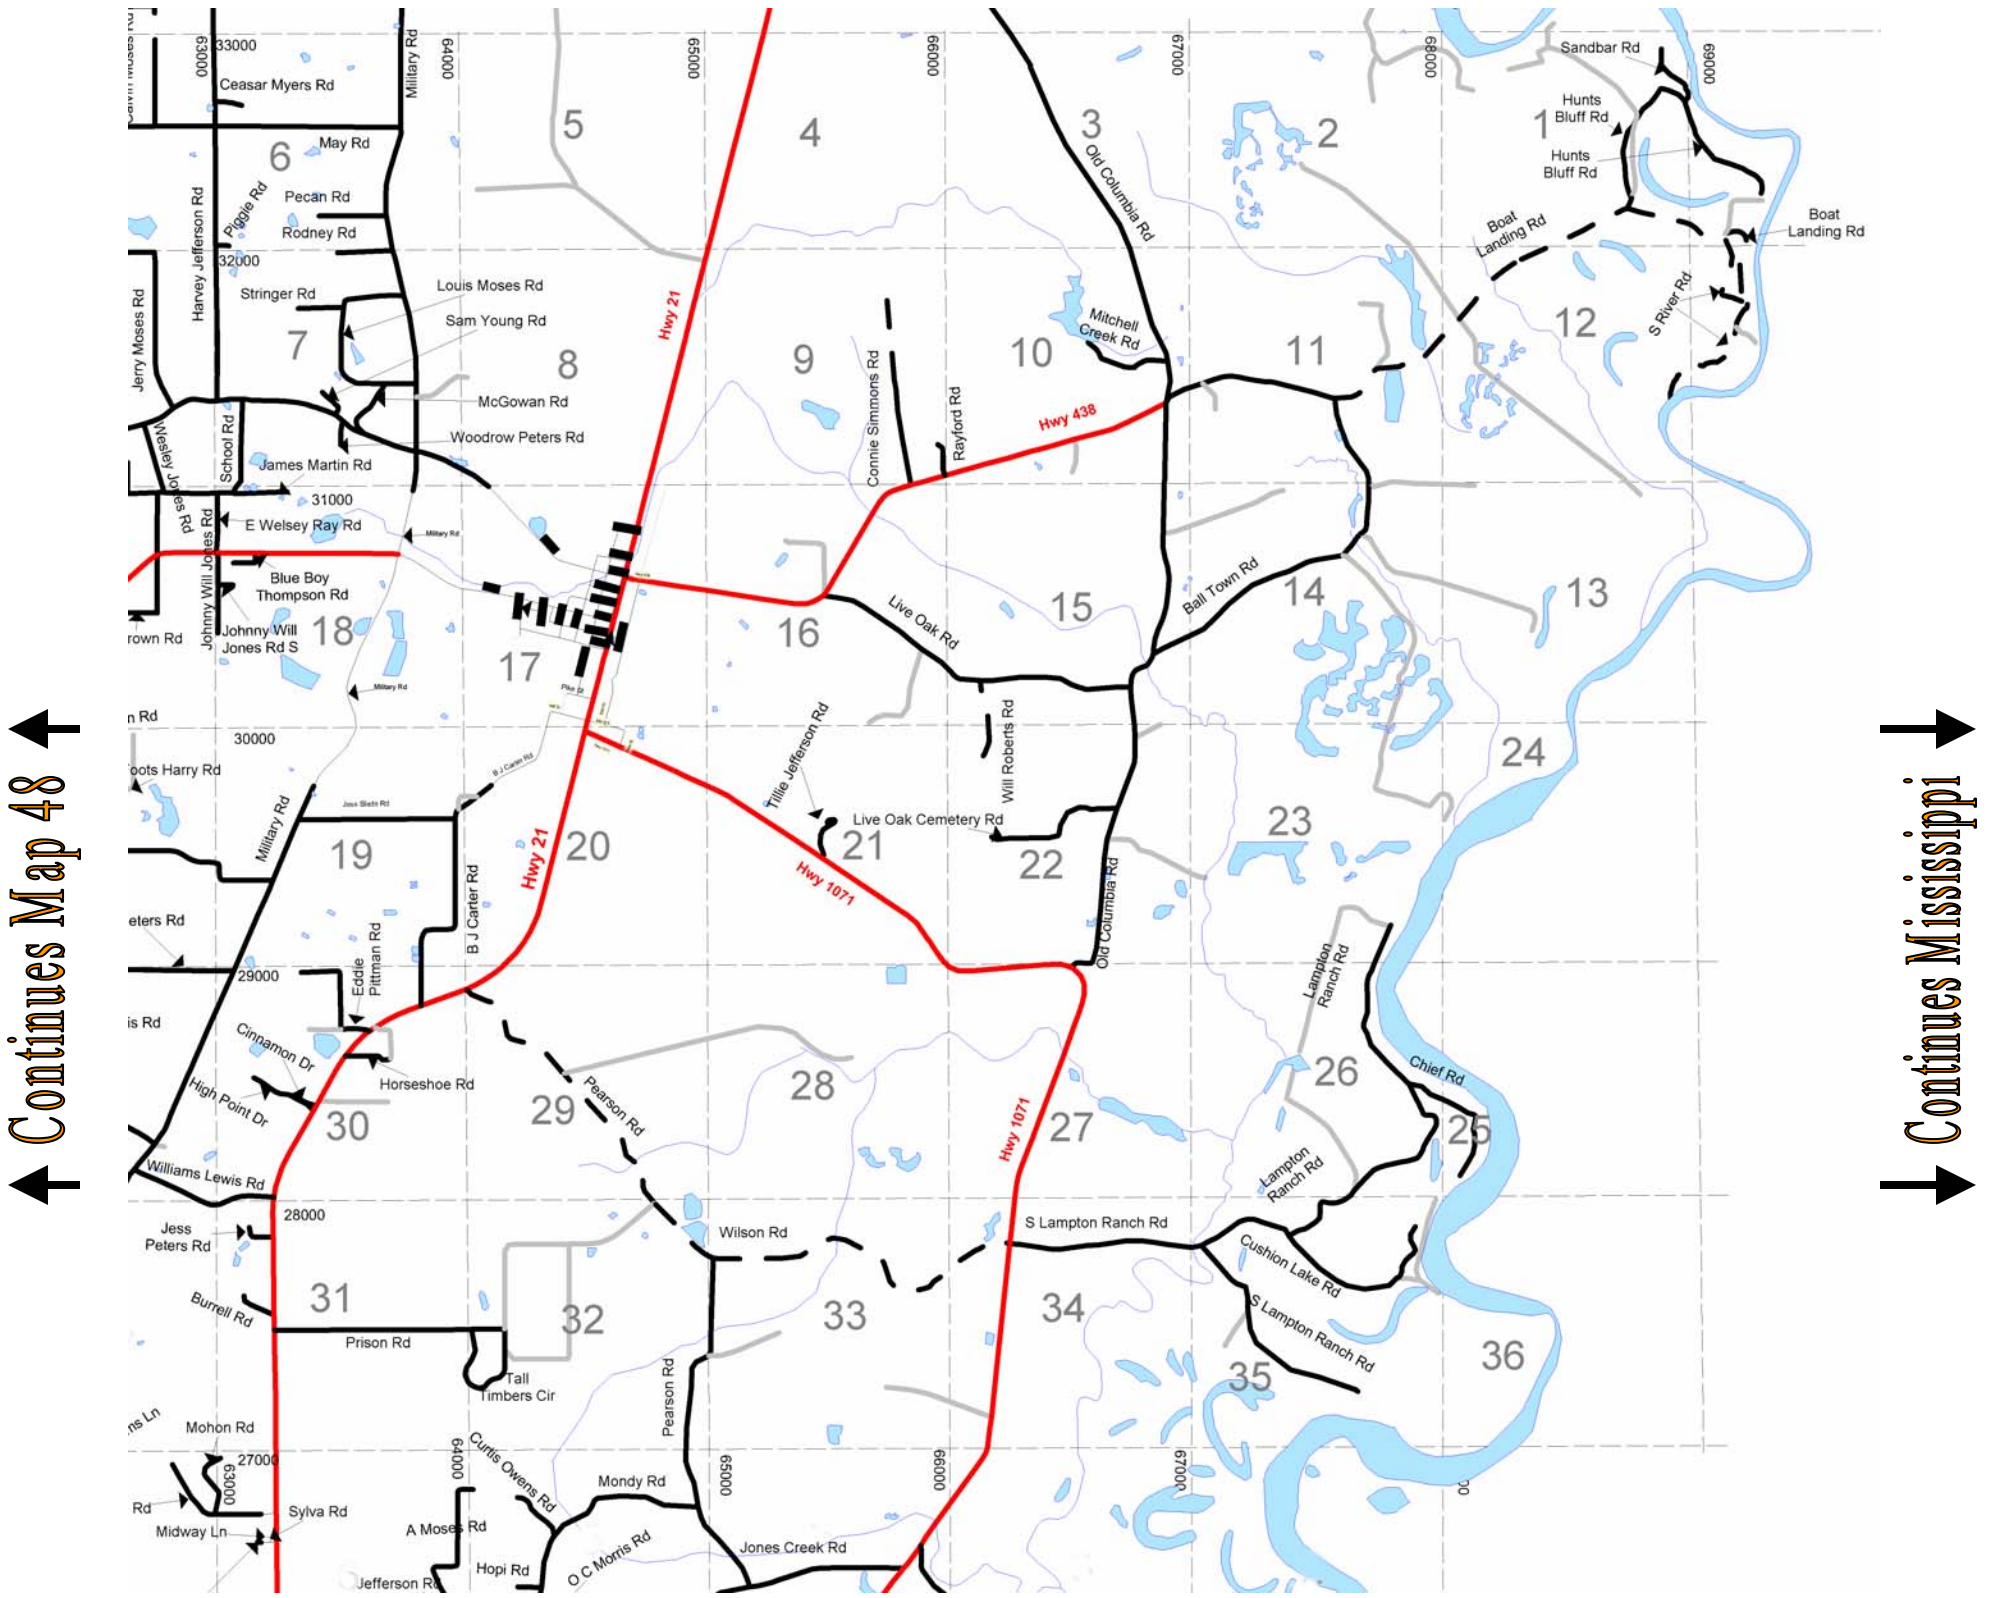

↑ Continues Mississippi ↑

↓ Continues Map 59 ↓

Version : May 2008
Scale : 1 Grid Block = 1 Mile
Washington Parish, La.
Map 58