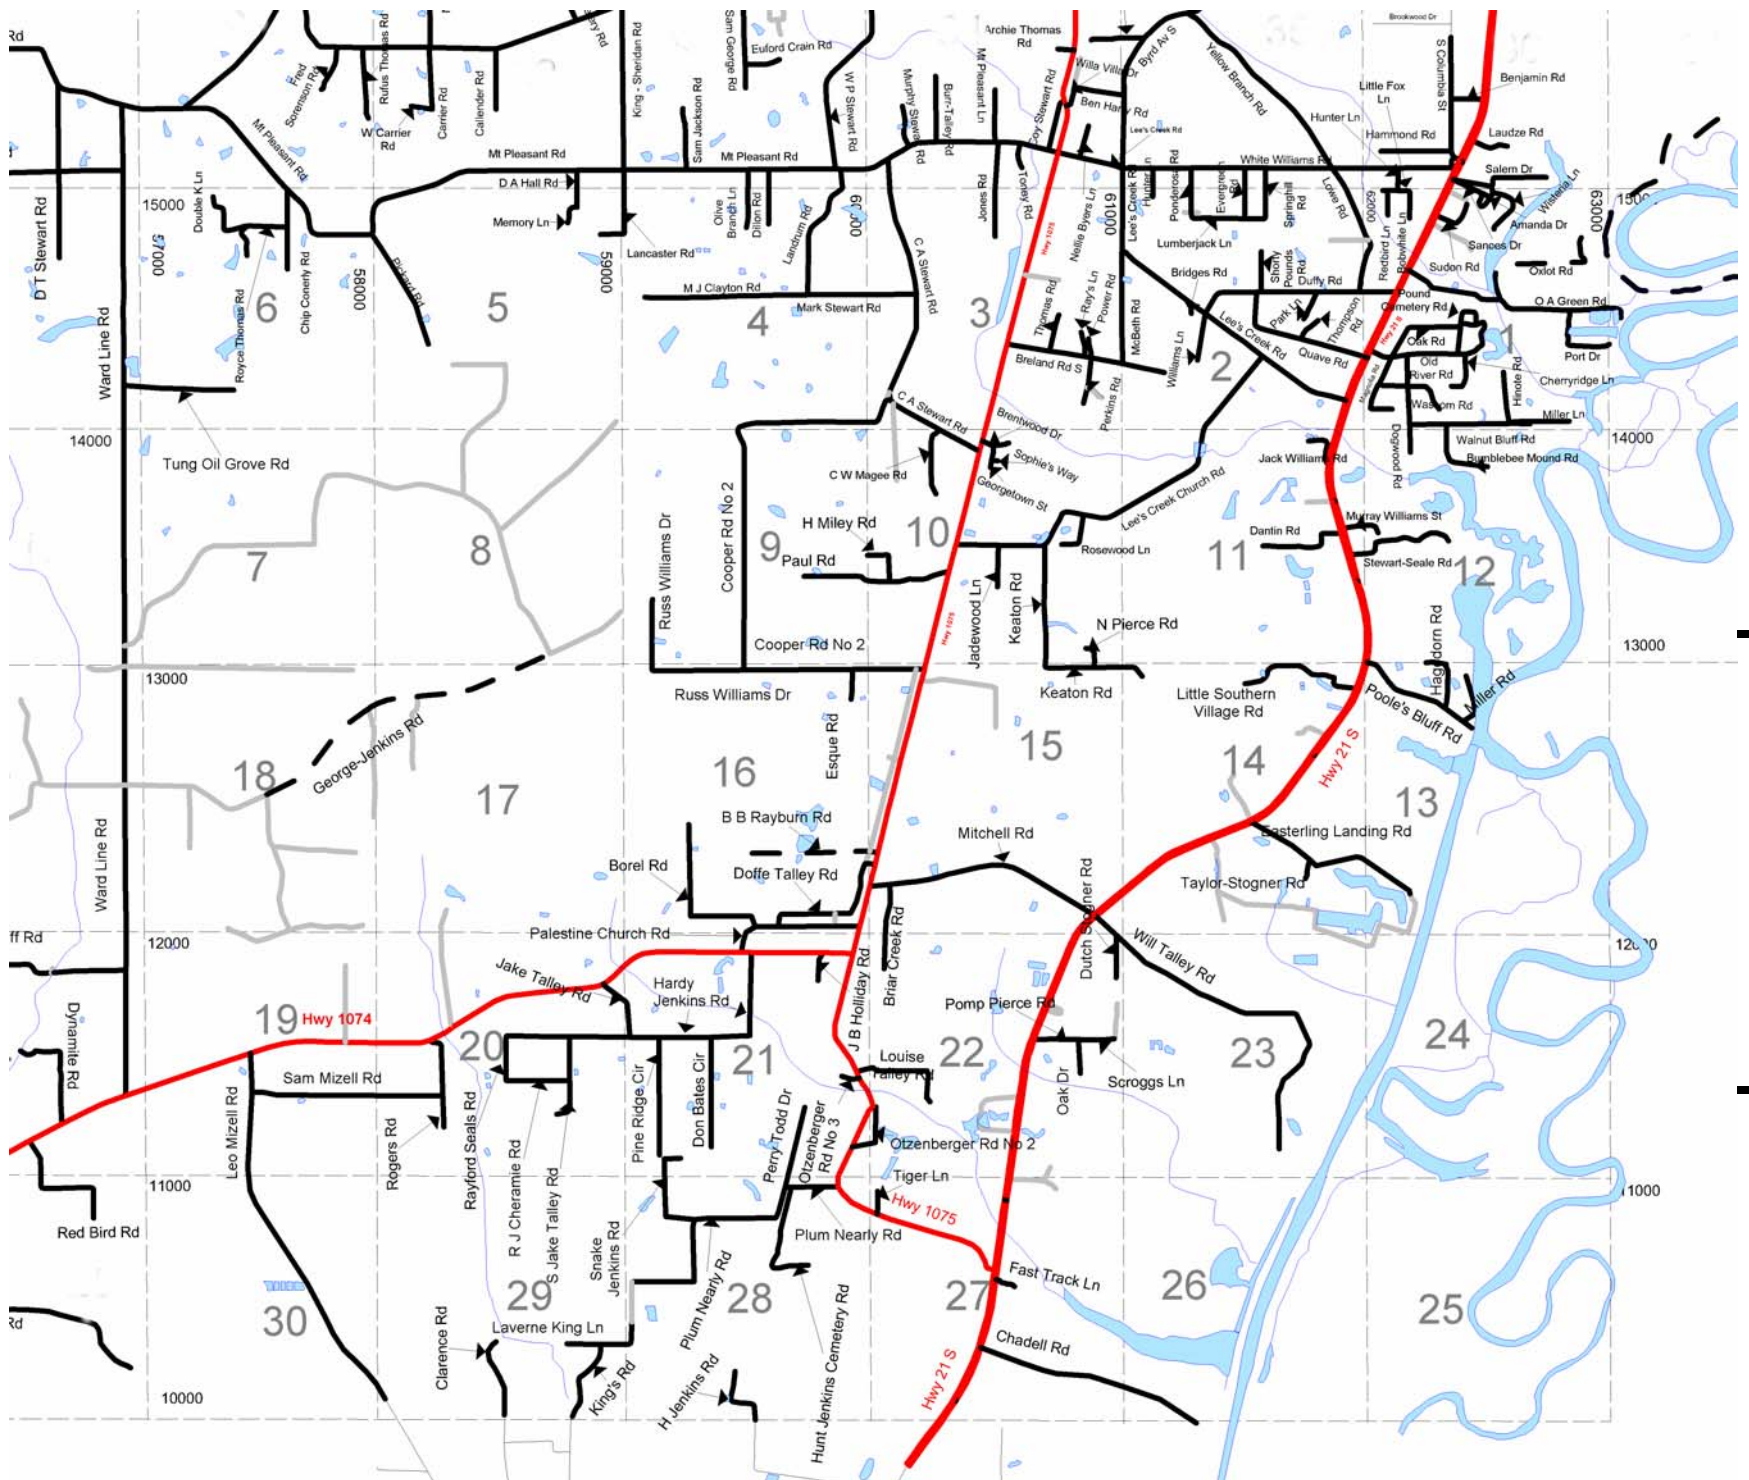

↑ Continues Map 50 ↑

↑ Continues Map 41 ↑

↓ Continues Map 61 ↓

↓ Continues St Tammany ↓

Version : May 2008
Scale : 1 Grid Block = 1 Mile
Washington Parish, La.
Map 51