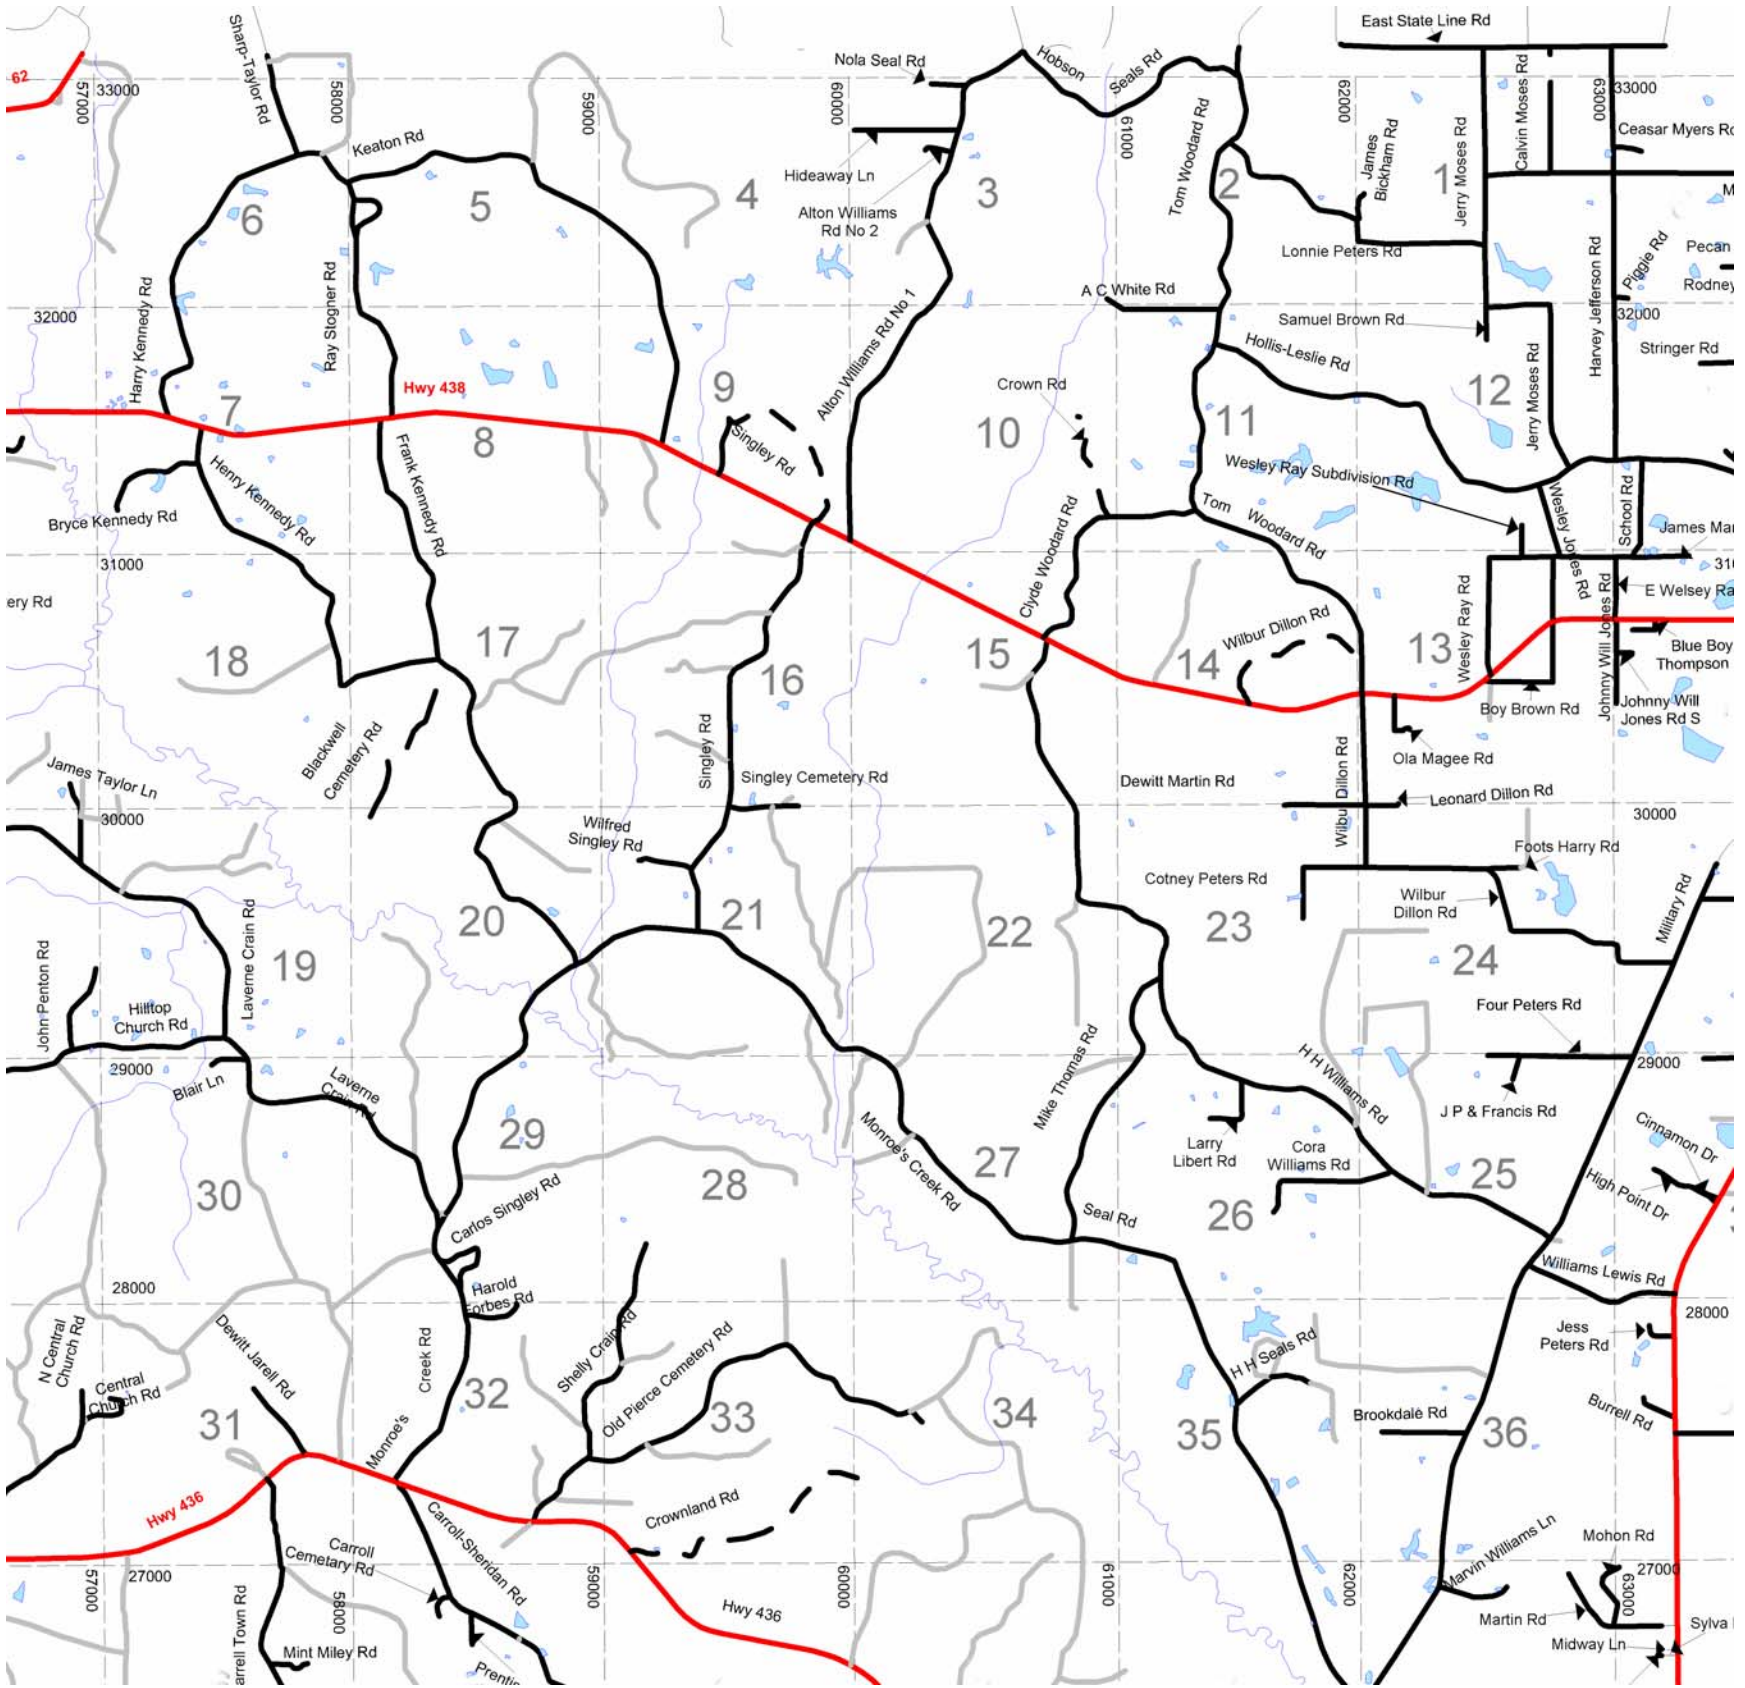

↑ Continues Mississippi ↑

↓ Continues Map 49 ↓

Version : May 2008
Scale : 1 Grid Block = 1 Mile
Washington Parish, La.
Map 48