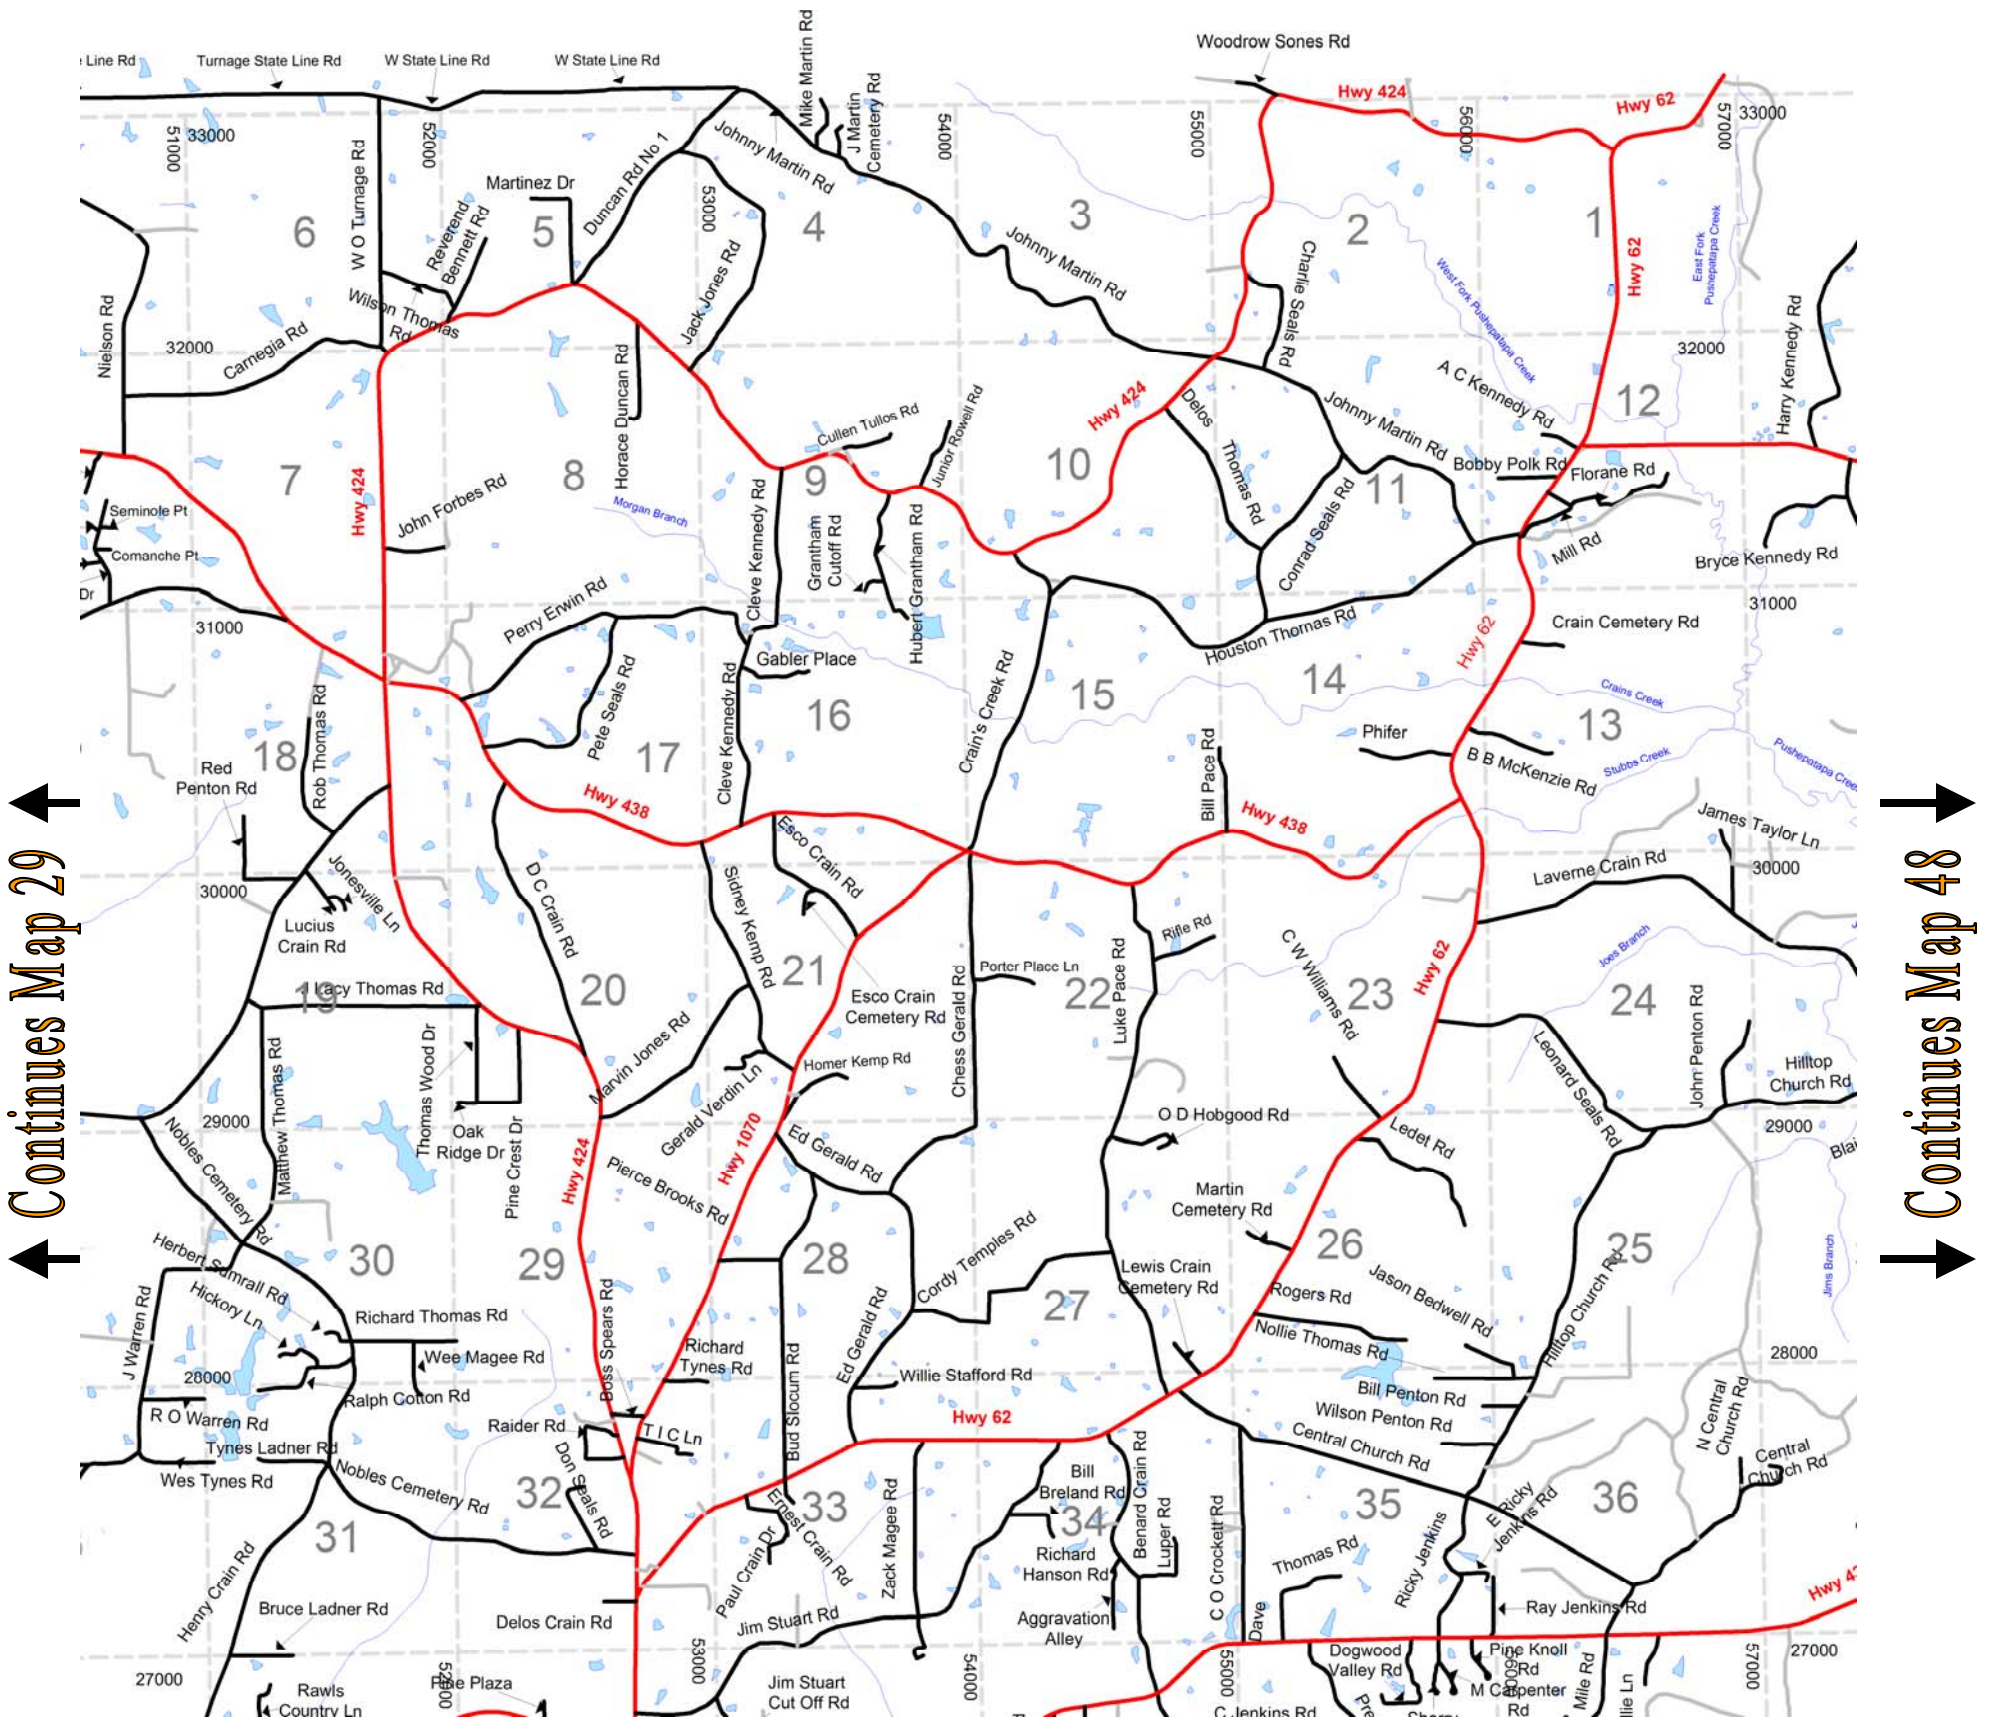

↑ Continues Mississippi ↑

← Continues Map 29 ←

→ Continues Map 48 →

↓ Continues Map 39 ↓

Version : Oct 2011
Scale : 1 Grid Block = 1 Mile
Washington Parish, La.
Map 38