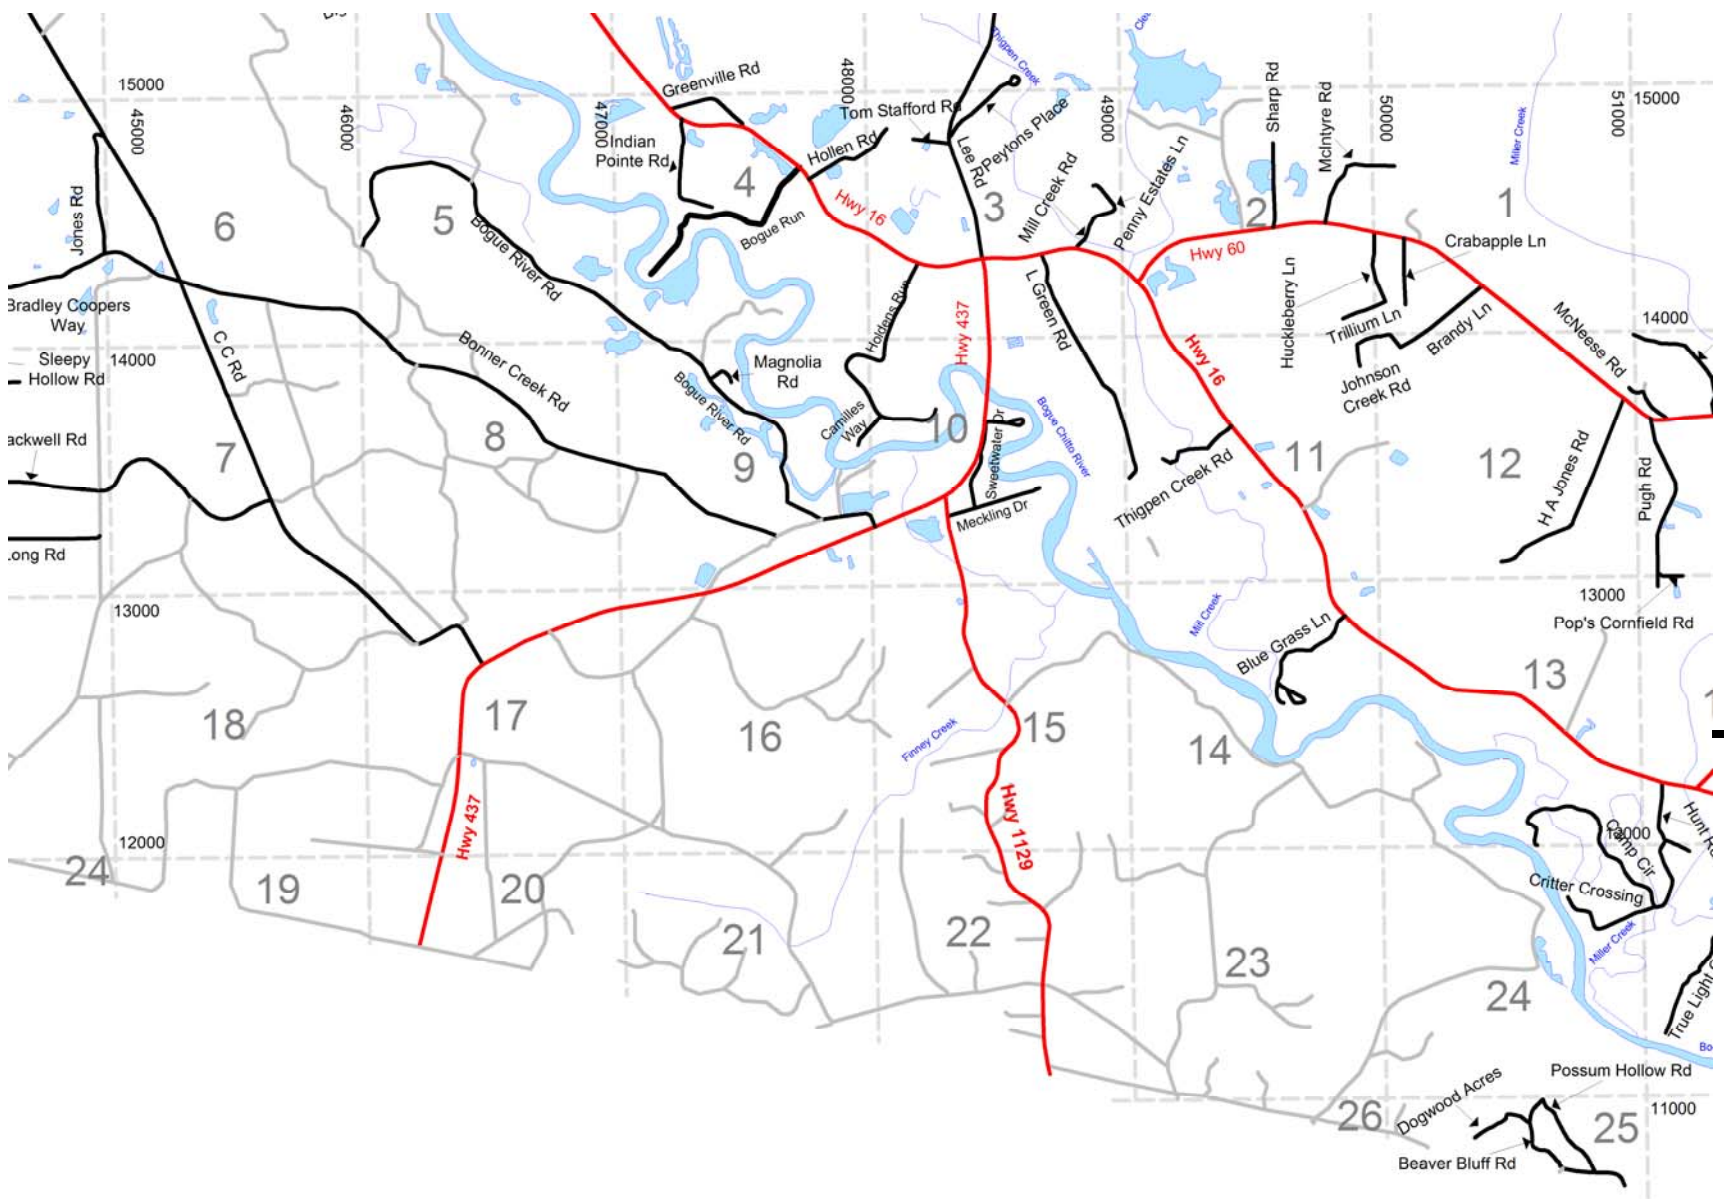

↑ Continues Map 31 ↑

↑ Continues Map 23 ↑

↑ Continues Map 41 ↑

↓ Continues St Tammany ↓

Version : Oct 2011
Scale : 1 Grid Block = 1 Mile
Washington Parish, La.
Map 32