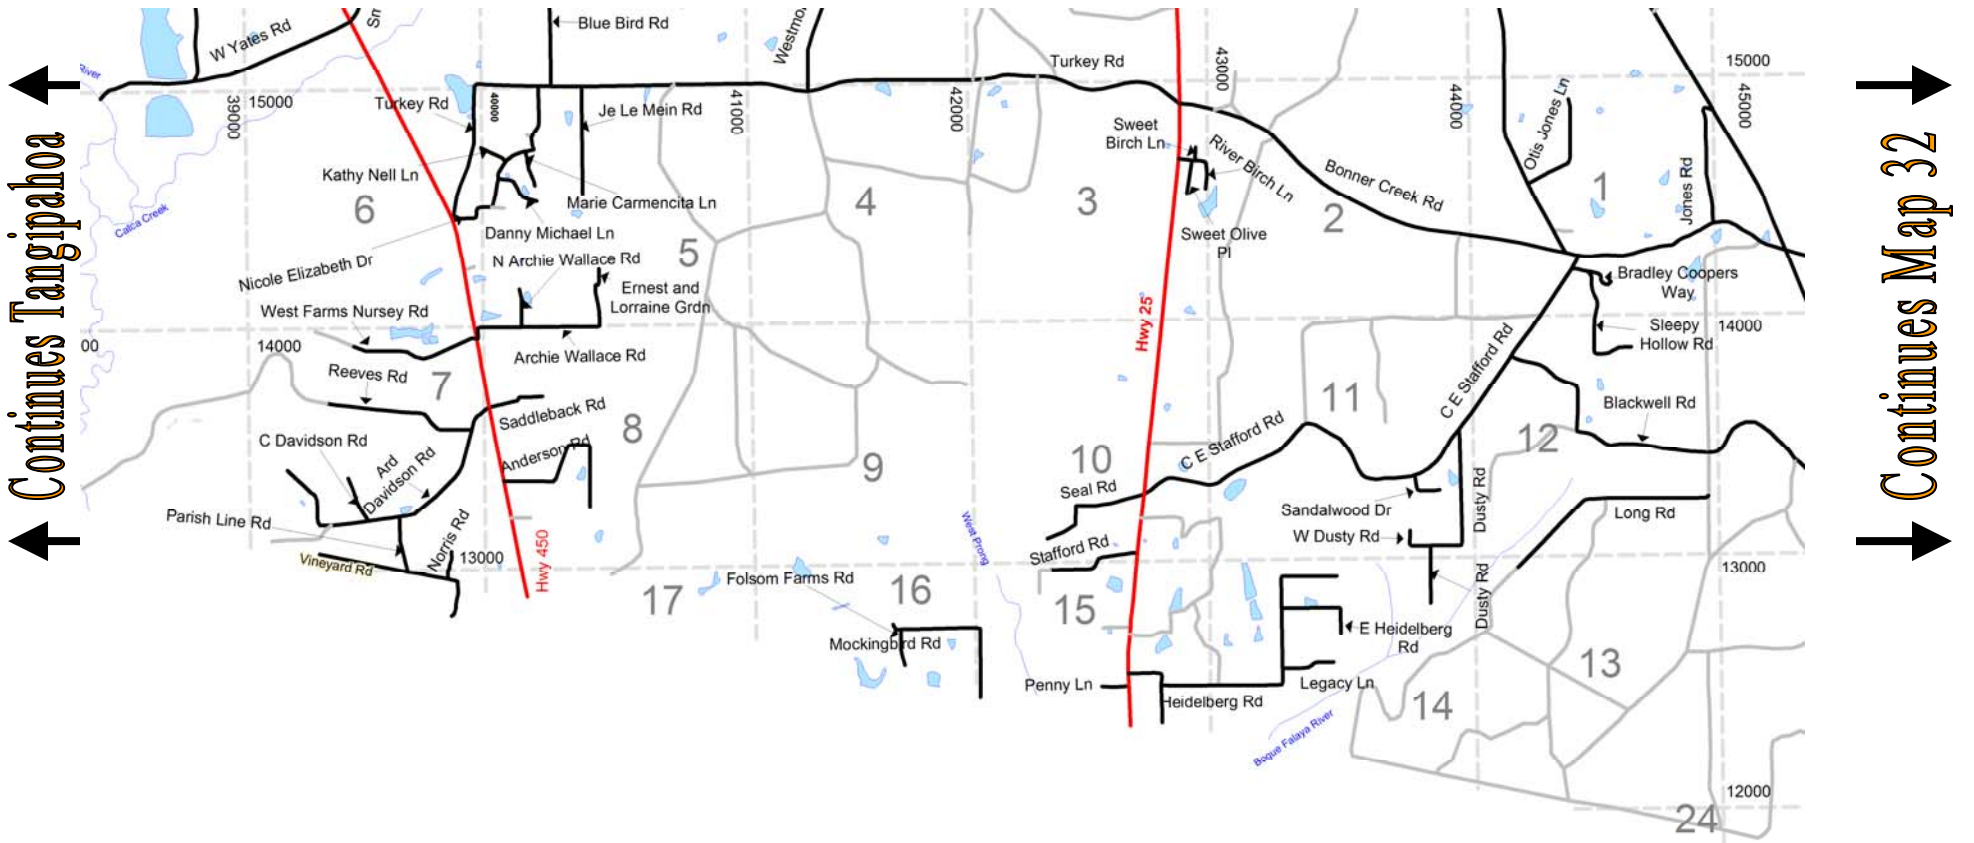

↑ Continues Map 22 ↑

↓ Continues St Tammany ↓

Version : Oct 2011
Scale : 1 Grid Block = 1 Mile
Washington Parish, La.
Map 23