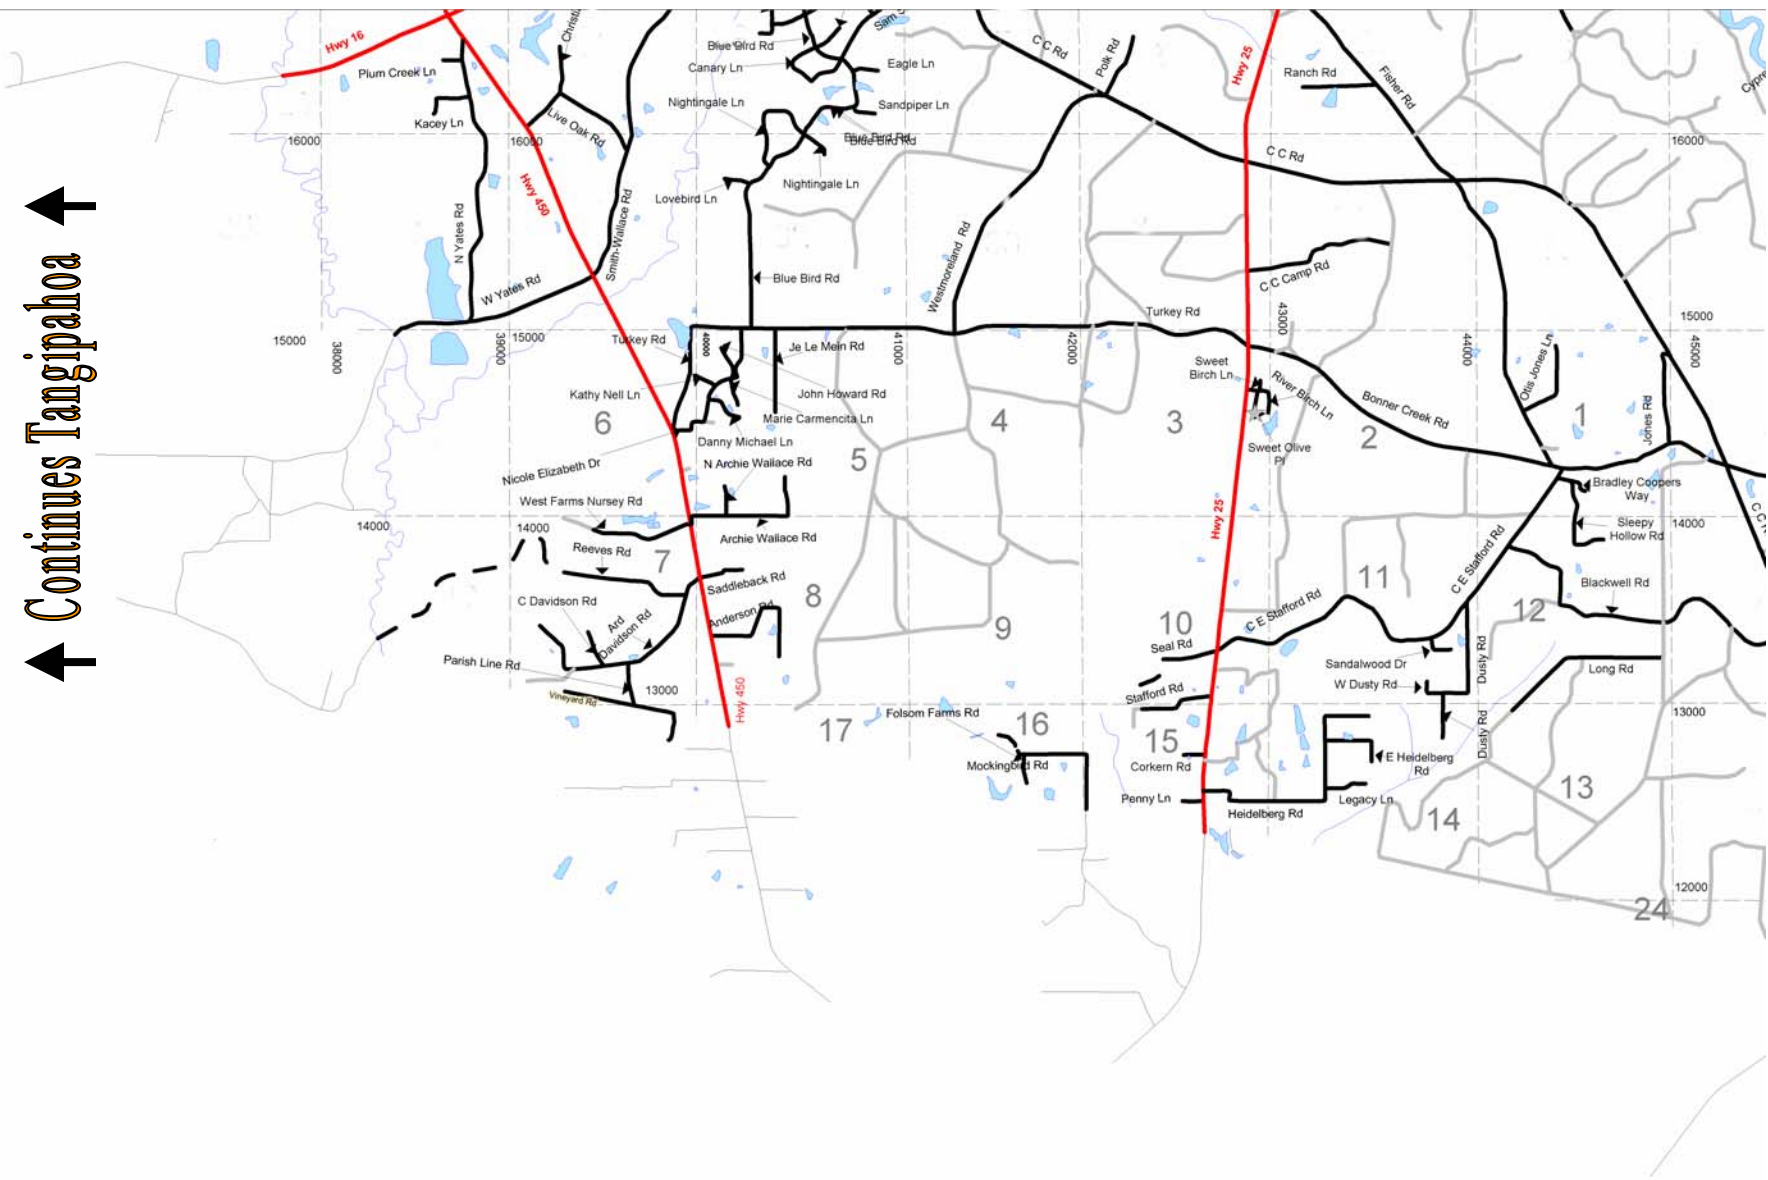

↑ Continues Map 22 ↑

↑ Continues Tangipahoa ↑

↓ Continues Map 32 ↓

↓ Continues St Tammany ↓

Version : May 2008  
Scale : 1 Grid Block = 1 Mile  
Washington Parish, La.  
Map 23